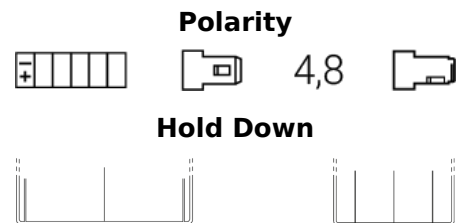

**Product overview**

Batteries for Cars

**AGM EK013**

Part number	EK013
Technology	AGM
EAN/GTIN	3661024038058
Voltage	12 V
Capacity	1.2 Ah
CCA	18 A
Length	97 mm
Width	43 mm
Height	58 mm
Box size	C20
Polarity	ETN 4
Terminal Type	Faston S (4,8)
Hold Down	B0
Weights (subject of variation)	0.50 kg