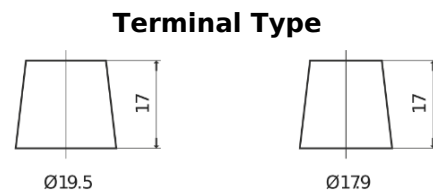

**Product overview**

Batteries for Trucks, Buses, Construction, Agriculture

**PowerPRO Agri&Construction EJ2353**

Part number	EJ2353
Technology	Flooded
EAN/GTIN	3661024036924
Voltage	12 V
Capacity	235.0 Ah
CCA	1450 A
Length	518 mm
Width	274 mm
Height	240 mm
Box size	D06
Polarity	ETN 3
Terminal Type	EN taper post
Hold Down	B0
Weights (subject of variation)	59.70 kg