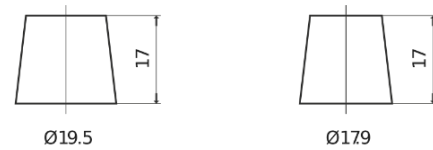

**Product overview**

Batteries for Trucks, Buses, Construction, Agriculture

**PowerPRO Agri&Construction EJ1723**

Part number	EJ1723
Technology	Flooded
EAN/GTIN	3661024036917
Voltage	12 V
Capacity	172.0 Ah
CCA	1390 A
Length	513 mm
Width	223 mm
Height	223 mm
Box size	D05
Polarity	ETN 3
Terminal Type	EN taper post
Hold Down	B0
Weights (subject of variation)	48.80 kg

**Polarity**

**Terminal Type**

Positive Terminal

Negative Terminal

**Hold Down**

Design, features and specifications are subject to change without notice. We disclaim any representation or warranty, express or implied, concerning the data or recommendations, and in no event shall be liable for any loss or damage claimed to have arisen as a result. Some products may not be available in your local market.