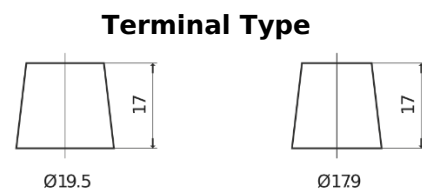

**Product overview**

Batteries for Trucks, Buses, Construction, Agriculture

**PowerPRO Agri&Construction EJ1523**

Part number	EJ1523
Technology	Flooded
EAN/GTIN	3661024036900
Voltage	12 V
Capacity	152.0 Ah
CCA	1130 A
Length	513 mm
Width	189 mm
Height	223 mm
Box size	D04
Polarity	ETN 3
Terminal Type	EN taper post
Hold Down	B0
Weights (subject of variation)	40.30 kg