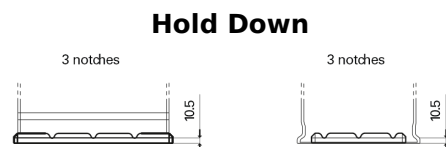

Product overview

Batteries for Trucks, Buses, Construction, Agriculture

PowerPRO Agri&Construction EJ1355

Part number	EJ1355
Technology	Flooded
EAN/GTIN	3661024036955
Voltage	12 V
Capacity	135.0 Ah
CCA	1000 A
Length	514 mm
Width	175 mm
Height	210 mm
Box size	DB8
Polarity	ETN 3
Terminal Type	EN taper post
Hold Down	B3
Weights (subject of variation)	36.00 kg