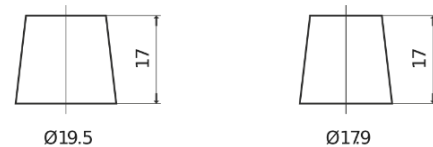

Terminal Type