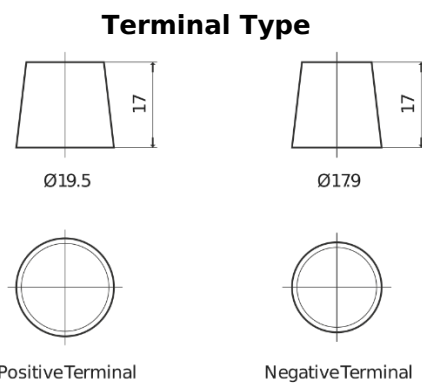

Product overview

Batteries for Trucks, Buses, Construction, Agriculture

StrongPRO EFB+ EE2353

Part number	EE2353
Technology	EFB
EAN/GTIN	3661024036870
Voltage	12 V
Capacity	235 Ah
CCA	1200 A
Length	518 mm
Width	274 mm
Height	240 mm
Box size	D06
Polarity	ETN 3
Terminal Type	EN taper post
Hold Down	B0
Weights (subject of variation)	58.20 kg