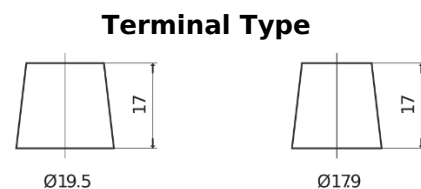

Product overview

Batteries for Trucks, Buses, Construction, Agriculture

StrongPRO EFB+ EE2353

Part number	EE2353
Technology	EFB
EAN/GTIN	3661024036870
Voltage	12 V
Capacity	235 Ah
CCA	1200 A
Length	518 mm
Width	274 mm
Height	240 mm
Box size	D06
Polarity	ETN 3
Terminal Type	EN taper post
Hold Down	B0
Weights (subject of variation)	58.20 kg