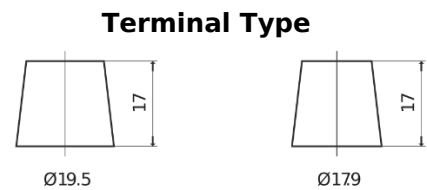

**Product overview**

Batteries for Cars

**Excell EB455**

Part number	EB455
Technology	Flooded
EAN/GTIN	3661024034388
Voltage	12 V
Capacity	45 Ah
CCA	330 A
Length	237 mm
Width	127 mm
Height	227 mm
Box size	B24
Polarity	ETN 1
Terminal Type	EN taper post
Hold Down	B0
Weights (subject of variation)	11.40 kg