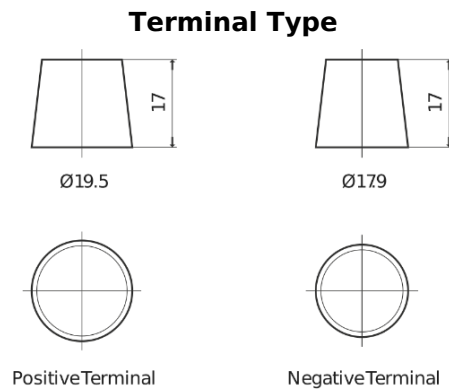

Product overview

Batteries for Trucks, Buses, Construction, Agriculture

StartPRO EG2254

| | |
|--------------------------------|---------------|
| Part number | EG2254 |
| Technology | Flooded |
| EAN/GTIN | 3661024037556 |
| Voltage | 12 V |
| Capacity | 225.0 Ah |
| CCA | 1200 A |
| Length | 518 mm |
| Width | 274 mm |
| Height | 240 mm |
| Box size | D06 |
| Polarity | ETN 4 |
| Terminal Type | EN taper post |
| Hold Down | B0 |
| Weights (subject of variation) | 54.90 kg |