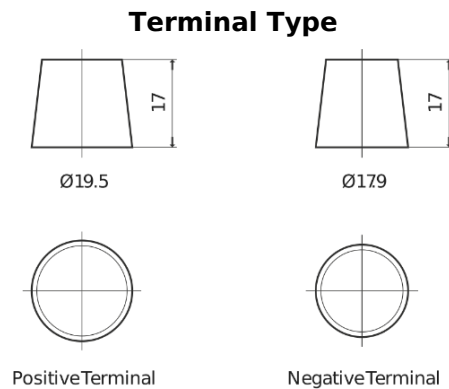

Product overview

Batteries for Trucks, Buses, Construction, Agriculture

StartPRO EG2254

Part number	EG2254
Technology	Flooded
EAN/GTIN	3661024037556
Voltage	12 V
Capacity	225.0 Ah
CCA	1200 A
Length	518 mm
Width	274 mm
Height	240 mm
Box size	D06
Polarity	ETN 4
Terminal Type	EN taper post
Hold Down	B0
Weights (subject of variation)	54.90 kg