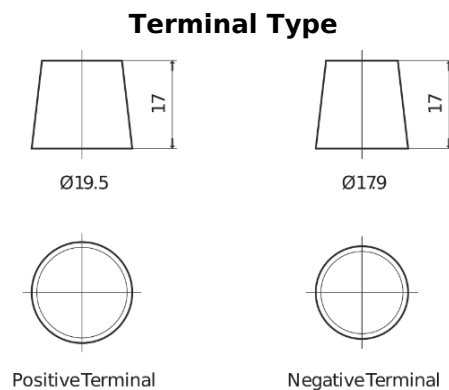

Product overview

Batteries for Trucks, Buses, Construction, Agriculture

StartPRO EG1806

Part number	EG1806
Technology	Flooded
EAN/GTIN	3661024035507
Voltage	12 V
Capacity	180.0 Ah
CCA	1000 A
Length	510 mm
Width	218 mm
Height	225 mm
Box size	D09
Polarity	ETN 4
Terminal Type	EN taper post
Hold Down	B3
Weights (subject of variation)	43.00 kg