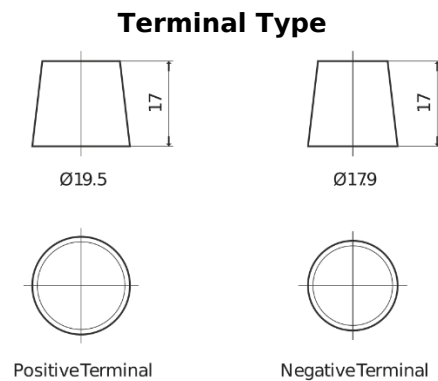

Product overview

Batteries for Trucks, Buses, Construction, Agriculture

EndurancePRO EFB TX2253

Part number	TX2253
Technology	EFB
EAN/GTIN	3661024056632
Voltage	12 V
Capacity	225 Ah
CCA	1150 A
Length	518 mm
Width	274 mm
Height	240 mm
Box size	D06
Polarity	ETN 3
Terminal Type	EN taper post
Hold Down	B0
Weights (subject of variation)	60.10 kg