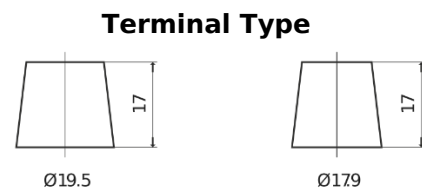

**Product overview**

Batteries for Trucks, Buses, Construction, Agriculture

**StartPRO EG1803**

Part number	EG1803
Technology	Flooded
EAN/GTIN	3661024035446
Voltage	12 V
Capacity	180.0 Ah
CCA	1000 A
Length	513 mm
Width	223 mm
Height	223 mm
Box size	D05
Polarity	ETN 3
Terminal Type	EN taper post
Hold Down	B0
Weights (subject of variation)	42.80 kg