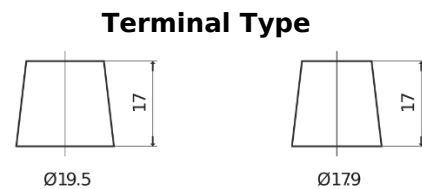

Product overview

Batteries for Trucks, Buses, Construction, Agriculture

EndurancePRO EFB EX2253

Part number	EX2253
Technology	EFB
EAN/GTIN	3661024036702
Voltage	12 V
Capacity	225 Ah
CCA	1150 A
Length	518 mm
Width	274 mm
Height	240 mm
Box size	D06
Polarity	ETN 3
Terminal Type	EN taper post
Hold Down	B0
Weights (subject of variation)	60.10 kg