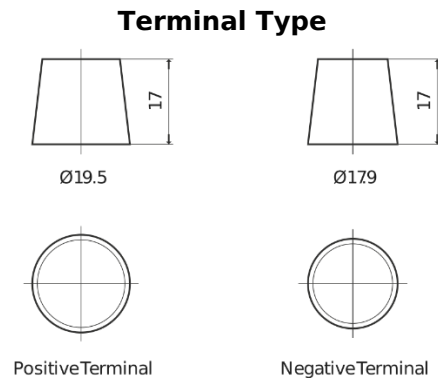

**Product overview**

Batteries for Trucks, Buses, Construction, Agriculture

**EndurancePRO EFB CX2253**

Part number	CX2253
Technology	EFB
EAN/GTIN	3661024016704
Voltage	12 V
Capacity	225 Ah
CCA	1150 A
Length	518 mm
Width	274 mm
Height	240 mm
Box size	D06
Polarity	ETN 3
Terminal Type	EN taper post
Hold Down	B0
Weights (subject of variation)	60.10 kg