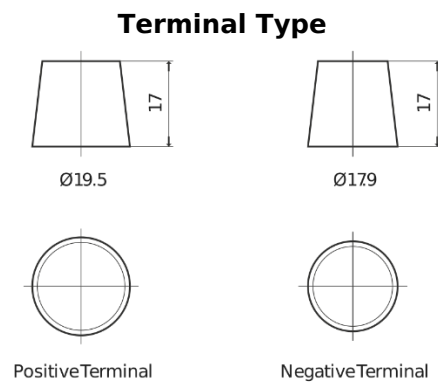

Product overview

Batteries for Trucks, Buses, Construction, Agriculture

StartPRO EG1406

Part number	EG1406
Technology	Flooded
EAN/GTIN	3661024035491
Voltage	12 V
Capacity	140.0 Ah
CCA	800 A
Length	510 mm
Width	175 mm
Height	225 mm
Box size	D08
Polarity	ETN 4
Terminal Type	EN taper post
Hold Down	B3
Weights (subject of variation)	33.50 kg