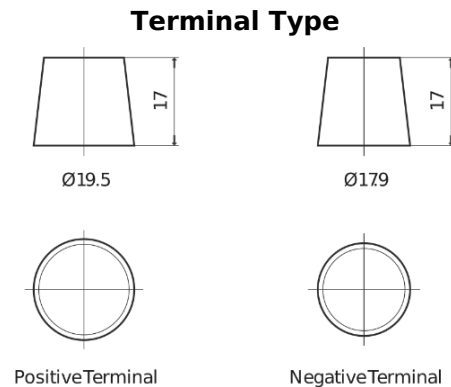

Product overview

Batteries for Trucks, Buses, Construction, Agriculture

StartPRO EG1406

Part number	EG1406
Technology	Flooded
EAN/GTIN	3661024035491
Voltage	12 V
Capacity	140.0 Ah
CCA	800 A
Length	510 mm
Width	175 mm
Height	225 mm
Box size	D08
Polarity	ETN 4
Terminal Type	EN taper post
Hold Down	B3
Weights (subject of variation)	33.50 kg