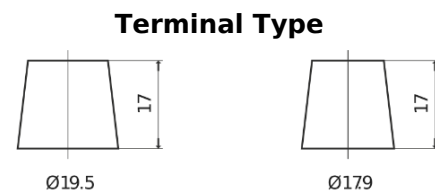

Product overview

Batteries for Trucks, Buses, Construction, Agriculture

StartPRO EG1403

Part number	EG1403
Technology	Flooded
EAN/GTIN	3661024035422
Voltage	12 V
Capacity	140.0 Ah
CCA	800 A
Length	513 mm
Width	189 mm
Height	223 mm
Box size	D04
Polarity	ETN 3
Terminal Type	EN taper post
Hold Down	B0
Weights (subject of variation)	34.10 kg