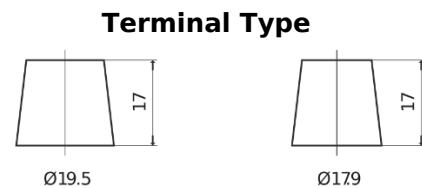

**Product overview**

Batteries for Trucks, Buses, Construction, Agriculture

**Endurance+PRO Gel TD2103**

Part number	TD2103
Technology	GEL
EAN/GTIN	3661024057103
Voltage	12 V
Capacity	210 Ah
CCA	1030 A
Length	518 mm
Width	274 mm
Height	240 mm
Box size	D06
Polarity	ETN 3
Terminal Type	EN taper post
Hold Down	B0
Weights (subject of variation)	63.50 kg