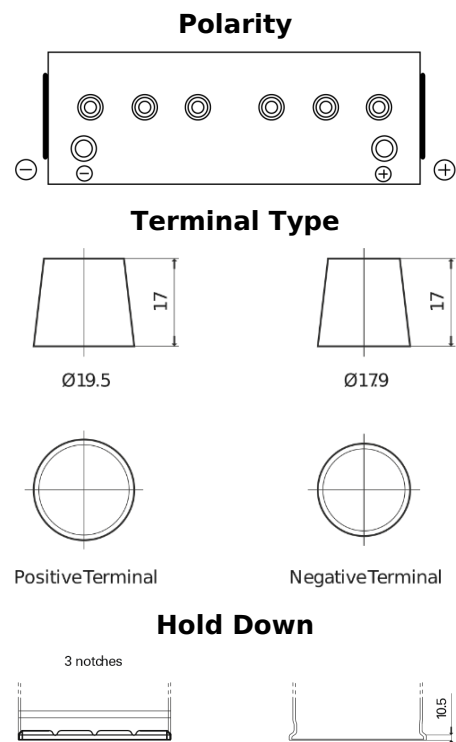

Product overview

Batteries for Trucks, Buses, Construction, Agriculture

StartPRO EG1402

Part number	EG1402
Technology	Flooded
EAN/GTIN	3661024035347
Voltage	12 V
Capacity	140.0 Ah
CCA	900 A
Length	508 mm
Width	175 mm
Height	205 mm
Box size	ATM
Polarity	ETN 0
Terminal Type	EN taper post
Hold Down	B1
Weights (subject of variation)	33.80 kg