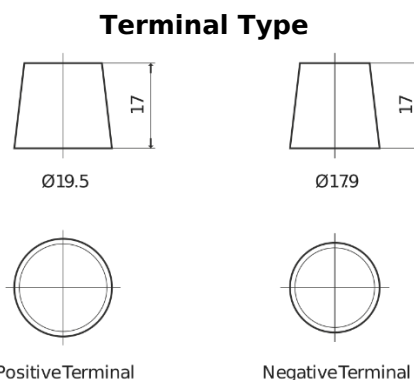

**Product overview**

Batteries for Trucks, Buses, Construction, Agriculture

**Endurance+PRO Gel CD2103**

Part number	CD2103
Technology	GEL
EAN/GTIN	3661024016889
Voltage	12 V
Capacity	210 Ah
CCA	1030 A
Length	518 mm
Width	274 mm
Height	240 mm
Box size	D06
Polarity	ETN 3
Terminal Type	EN taper post
Hold Down	B0
Weights (subject of variation)	63.50 kg