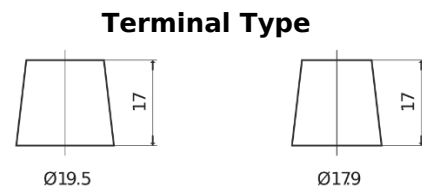

Product overview

Batteries for Trucks, Buses, Construction, Agriculture

StartPRO EG1250

Part number	EG1250
Technology	Flooded
EAN/GTIN	3661024035408
Voltage	12 V
Capacity	125.0 Ah
CCA	760 A
Length	349 mm
Width	175 mm
Height	285 mm
Box size	D03
Polarity	ETN 0
Terminal Type	EN taper post
Hold Down	B0
Weights (subject of variation)	29.50 kg