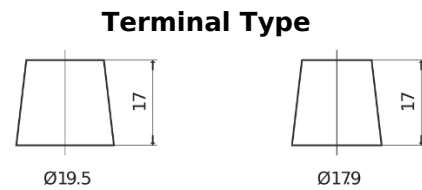

Product overview

Batteries for Marine and Leisure

Equipment GEL ES2400

| | |
|--------------------------------|---------------|
| Part number | ES2400 |
| Technology | GEL |
| EAN/GTIN | 3661024035750 |
| Voltage | 12 V |
| Capacity | 210 Ah |
| Watt hour | 2400 Wh |
| Length | 518 mm |
| Width | 274 mm |
| Height | 240 mm |
| Box size | D06 |
| Polarity | ETN 3 |
| Terminal Type | EN taper post |
| Hold Down | B0 |
| Weights (subject of variation) | 63.50 kg |