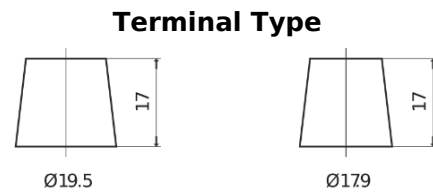

Product overview

Batteries for Trucks, Buses, Construction, Agriculture

StartPRO EG1203

Part number	EG1203
Technology	Flooded
EAN/GTIN	3661024036993
Voltage	12 V
Capacity	120.0 Ah
CCA	680 A
Length	513 mm
Width	189 mm
Height	223 mm
Box size	D04
Polarity	ETN 3
Terminal Type	EN taper post
Hold Down	B0
Weights (subject of variation)	32.50 kg