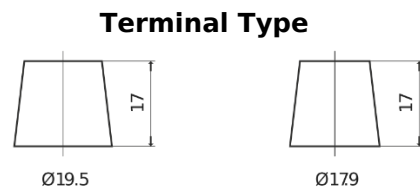

Product overview

Batteries for Marine and Leisure

Equipment GEL ES2400

Part number	ES2400
Technology	GEL
EAN/GTIN	3661024035750
Voltage	12 V
Capacity	210 Ah
Watt hour	2400 Wh
Length	518 mm
Width	274 mm
Height	240 mm
Box size	D06
Polarity	ETN 3
Terminal Type	EN taper post
Hold Down	B0
Weights (subject of variation)	63.50 kg