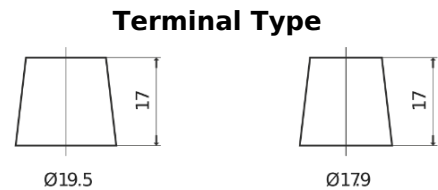

Product overview

Batteries for Trucks, Buses, Construction, Agriculture

StartPRO EG1101

Part number	EG1101
Technology	Flooded
EAN/GTIN	3661024035385
Voltage	12 V
Capacity	110.0 Ah
CCA	750 A
Length	349 mm
Width	175 mm
Height	235 mm
Box size	D02
Polarity	ETN 1
Terminal Type	EN taper post
Hold Down	B0
Weights (subject of variation)	25.40 kg