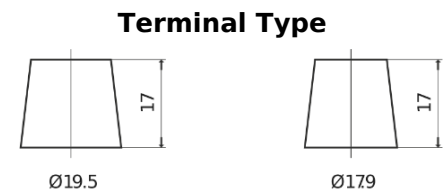

Product overview

Batteries for Trucks, Buses, Construction, Agriculture

StartPRO EG1101

Part number	EG1101
Technology	Flooded
EAN/GTIN	3661024035385
Voltage	12 V
Capacity	110.0 Ah
CCA	750 A
Length	349 mm
Width	175 mm
Height	235 mm
Box size	D02
Polarity	ETN 1
Terminal Type	EN taper post
Hold Down	B0
Weights (subject of variation)	25.40 kg