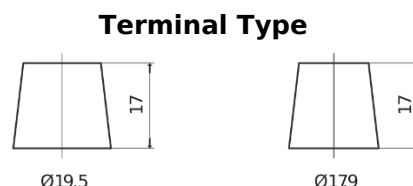

Product overview

Batteries for Trucks, Buses, Construction, Agriculture

Endurance+PRO Gel CD2103T

Part number	CD2103T
Technology	GEL
EAN/GTIN	3661024016988
Voltage	12 V
Capacity	210 Ah
CCA	800 A
Length	518 mm
Width	274 mm
Height	240 mm
Box size	D06
Polarity	ETN 3
Terminal Type	EN taper post
Hold Down	B0
Weights (subject of variation)	66.00 kg