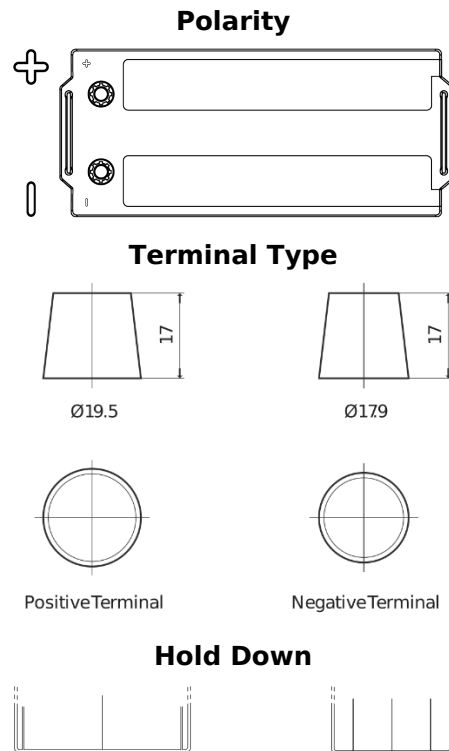

**Product overview**

Batteries for Trucks, Buses, Construction, Agriculture

**PowerPRO Agri&Construction FJ1723**

Part number	FJ1723
Technology	Flooded
EAN/GTIN	3661024046602
Voltage	12 V
Capacity	172 Ah
CCA	1390 A
Length	513 mm
Width	223 mm
Height	223 mm
Box size	D05
Polarity	ETN 3
Terminal Type	EN taper post
Hold Down	B0
Weights (subject of variation)	48.80 kg