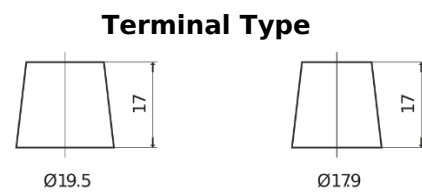

Product overview

Batteries for Trucks, Buses, Construction, Agriculture

PowerPRO EF1251

Part number	EF1251
Technology	Flooded
EAN/GTIN	3661024037952
Voltage	12 V
Capacity	125.0 Ah
CCA	850 A
Length	349 mm
Width	175 mm
Height	285 mm
Box size	D03
Polarity	ETN 1
Terminal Type	EN taper post
Hold Down	B0
Weights (subject of variation)	31.00 kg