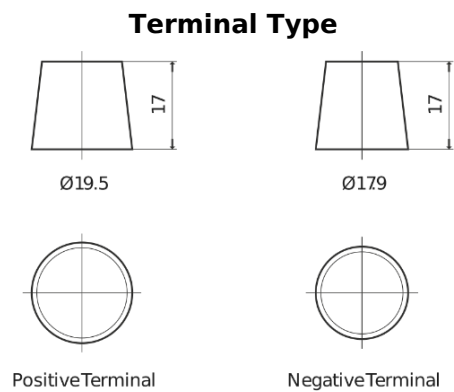

Product overview

Batteries for Trucks, Buses, Construction, Agriculture

PowerPRO EF1251

Part number	EF1251
Technology	Flooded
EAN/GTIN	3661024037952
Voltage	12 V
Capacity	125.0 Ah
CCA	850 A
Length	349 mm
Width	175 mm
Height	285 mm
Box size	D03
Polarity	ETN 1
Terminal Type	EN taper post
Hold Down	B0
Weights (subject of variation)	31.00 kg