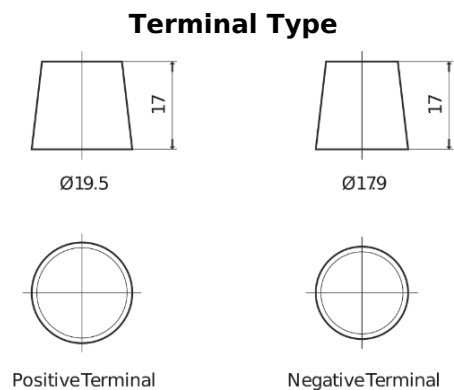

Product overview

Batteries for Trucks, Buses, Construction, Agriculture

PowerPRO EF1251

| | |
|--------------------------------|---------------|
| Part number | EF1251 |
| Technology | Flooded |
| EAN/GTIN | 3661024037952 |
| Voltage | 12 V |
| Capacity | 125.0 Ah |
| CCA | 850 A |
| Length | 349 mm |
| Width | 175 mm |
| Height | 285 mm |
| Box size | D03 |
| Polarity | ETN 1 |
| Terminal Type | EN taper post |
| Hold Down | B0 |
| Weights (subject of variation) | 31.00 kg |