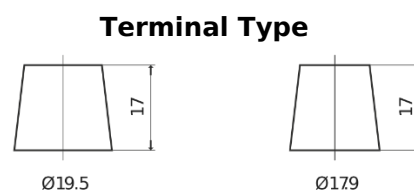

Product overview

Batteries for Trucks, Buses, Construction, Agriculture

PowerPRO Agri&Construction EJ1723

Part number	EJ1723
Technology	Flooded
EAN/GTIN	3661024036917
Voltage	12 V
Capacity	172 Ah
CCA	1390 A
Length	513 mm
Width	223 mm
Height	223 mm
Box size	D05
Polarity	ETN 3
Terminal Type	EN taper post
Hold Down	B0
Weights (subject of variation)	48.80 kg