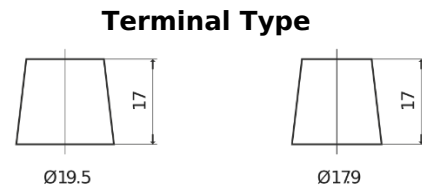

Product overview

Batteries for Trucks, Buses, Construction, Agriculture

PowerPRO Agri&Construction CJ1723

Part number	CJ1723
Technology	Flooded
EAN/GTIN	3661024016759
Voltage	12 V
Capacity	172 Ah
CCA	1390 A
Length	513 mm
Width	223 mm
Height	223 mm
Box size	D05
Polarity	ETN 3
Terminal Type	EN taper post
Hold Down	B0
Weights (subject of variation)	48.80 kg