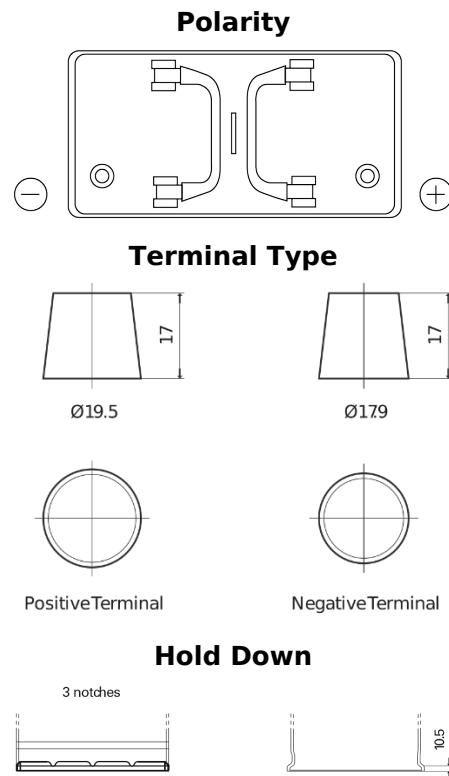

Product overview

Batteries for Trucks, Buses, Construction, Agriculture

PowerPRO EF1202

Part number	EF1202
Technology	Flooded
EAN/GTIN	3661024035279
Voltage	12 V
Capacity	120.0 Ah
CCA	870 A
Length	349 mm
Width	175 mm
Height	235 mm
Box size	D02
Polarity	ETN 0
Terminal Type	EN taper post
Hold Down	B1
Weights (subject of variation)	27.50 kg