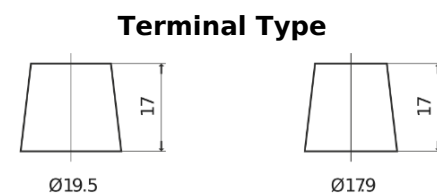

Product overview

Batteries for Trucks, Buses, Construction, Agriculture

StrongPRO EFB+ EE2353

Part number	EE2353
Technology	EFB
EAN/GTIN	3661024036870
Voltage	12 V
Capacity	235.0 Ah
CCA	1200 A
Length	518 mm
Width	274 mm
Height	240 mm
Box size	D06
Polarity	ETN 3
Terminal Type	EN taper post
Hold Down	B0
Weights (subject of variation)	58.20 kg