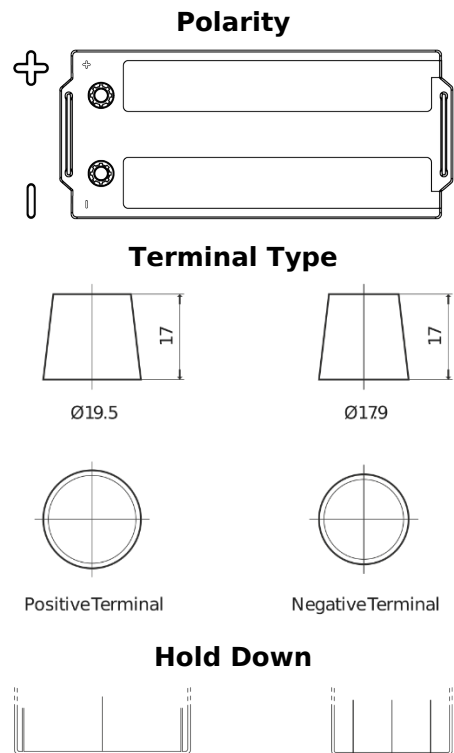

Product overview

Batteries for Trucks, Buses, Construction, Agriculture

PowerPRO TF1853

Part number	TF1853
Technology	Flooded
EAN/GTIN	3661024055314
Voltage	12 V
Capacity	185 Ah
CCA	1150 A
Length	513 mm
Width	223 mm
Height	223 mm
Box size	D05
Polarity	ETN 3
Terminal Type	EN taper post
Hold Down	B0
Weights (subject of variation)	43.90 kg