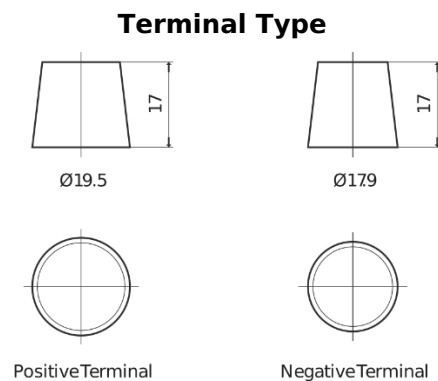

**Product overview**

Batteries for Trucks, Buses, Construction, Agriculture

**StrongPRO EFB+ EE1403**

Part number	EE1403
Technology	EFB
EAN/GTIN	3661024035248
Voltage	12 V
Capacity	140.0 Ah
CCA	800 A
Length	513 mm
Width	189 mm
Height	223 mm
Box size	D04
Polarity	ETN 3
Terminal Type	EN taper post
Hold Down	B0
Weights (subject of variation)	38.20 kg