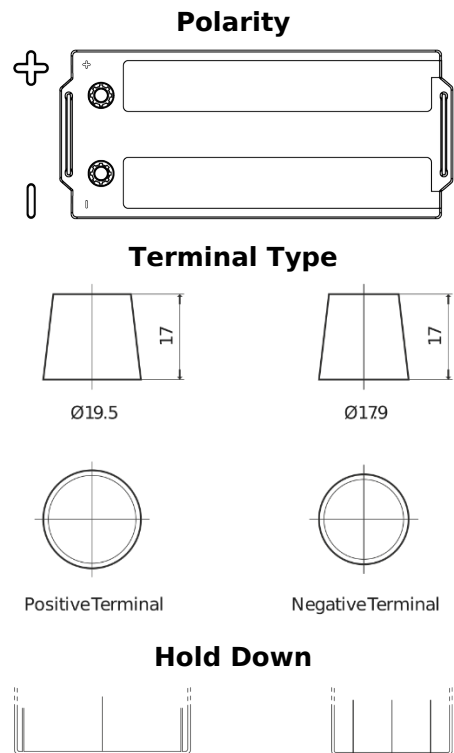

Product overview

Batteries for Trucks, Buses, Construction, Agriculture

PowerPRO CF1853

Part number	CF1853
Technology	Flooded
EAN/GTIN	3661024015318
Voltage	12 V
Capacity	185 Ah
CCA	1150 A
Length	513 mm
Width	223 mm
Height	223 mm
Box size	D05
Polarity	ETN 3
Terminal Type	EN taper post
Hold Down	B0
Weights (subject of variation)	43.90 kg