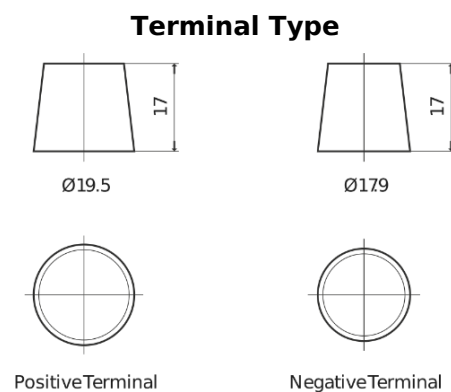

**Product overview**

Batteries for Trucks, Buses, Construction, Agriculture

**Endurance+PRO Gel ED2103**

Part number	ED2103
Technology	GEL
EAN/GTIN	3661024037341
Voltage	12 V
Capacity	210.0 Ah
CCA	1030 A
Length	518 mm
Width	274 mm
Height	240 mm
Box size	D06
Polarity	ETN 3
Terminal Type	EN taper post
Hold Down	B0
Weights (subject of variation)	63.50 kg