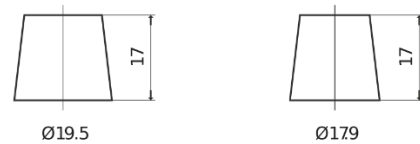

**Product overview**

Batteries for Cars

**Technica TB454**

Part number	TB454
Technology	Flooded
EAN/GTIN	3661024054379
Voltage	12 V
Capacity	45 Ah
CCA	330 A
Length	237 mm
Width	127 mm
Height	227 mm
Box size	B24
Polarity	ETN 0
Terminal Type	EN taper post
Hold Down	B0
Weights (subject of variation)	11.40 kg

**Polarity**

**Terminal Type**

Positive Terminal

Negative Terminal

**Hold Down**

Design, features and specifications are subject to change without notice. We disclaim any representation or warranty, express or implied, concerning the data or recommendations, and in no event shall be liable for any loss or damage claimed to have arisen as a result. Some products may not be available in your local market.