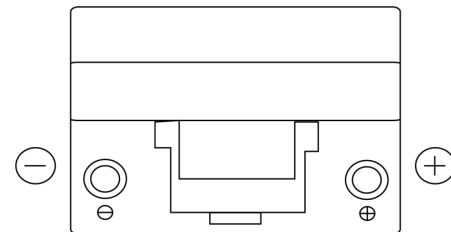

**Product overview**

Batteries for Cars

**Classic EC904**

Part number	EC904
Technology	Flooded
EAN/GTIN	3661024034753
Voltage	12 V
Capacity	90.0 Ah
CCA	680 A
Length	306 mm
Width	173 mm
Height	222 mm
Box size	D31
Polarity	ETN 0
Terminal Type	EN taper post
Hold Down	Korean B1
Weights (subject of variation)	19.90 kg

**Polarity**

**Terminal Type**

Positive Terminal

Negative Terminal

**Hold Down**

Design, features and specifications are subject to change without notice. We disclaim any representation or warranty, express or implied, concerning the data or recommendations, and in no event shall be liable for any loss or damage claimed to have arisen as a result. Some products may not be available in your local market.