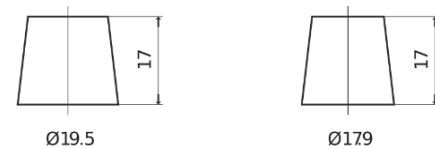

**Product overview**

Batteries for Cars

**Classic EC904**

Part number	EC904
Technology	Flooded
EAN/GTIN	3661024034753
Voltage	12 V
Capacity	90.0 Ah
CCA	680 A
Length	306 mm
Width	173 mm
Height	222 mm
Box size	D31
Polarity	ETN 0
Terminal Type	EN taper post
Hold Down	Korean B1
Weights (subject of variation)	19.90 kg

**Polarity**

**Terminal Type**

Positive Terminal

Negative Terminal

**Hold Down**

Design, features and specifications are subject to change without notice. We disclaim any representation or warranty, express or implied, concerning the data or recommendations, and in no event shall be liable for any loss or damage claimed to have arisen as a result. Some products may not be available in your local market.