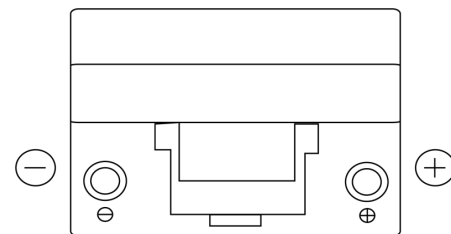

**Product overview**

Batteries for Cars

**Classic EC904**

Part number	EC904
Technology	Flooded
EAN/GTIN	3661024034753
Voltage	12 V
Capacity	90.0 Ah
CCA	680 A
Length	306 mm
Width	173 mm
Height	222 mm
Box size	D31
Polarity	ETN 0
Terminal Type	EN taper post
Hold Down	Korean B1
Weights (subject of variation)	19.90 kg

**Polarity**

**Terminal Type**

Positive Terminal

Negative Terminal

**Hold Down**

Design, features and specifications are subject to change without notice. We disclaim any representation or warranty, express or implied, concerning the data or recommendations, and in no event shall be liable for any loss or damage claimed to have arisen as a result. Some products may not be available in your local market.