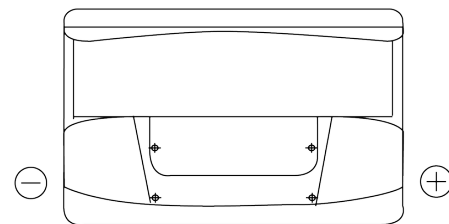

Product overview

Batteries for Cars

Classic EC700

Part number	EC700
Technology	Flooded
EAN/GTIN	3661024034821
Voltage	12 V
Capacity	70.0 Ah
CCA	640 A
Length	278 mm
Width	175 mm
Height	190 mm
Box size	L03
Polarity	ETN 0
Terminal Type	EN taper post
Hold Down	B13
Weights (subject of variation)	16.00 kg

Polarity

Terminal Type

Positive Terminal

Negative Terminal

Hold Down

Design, features and specifications are subject to change without notice. We disclaim any representation or warranty, express or implied, concerning the data or recommendations, and in no event shall be liable for any loss or damage claimed to have arisen as a result. Some products may not be available in your local market.