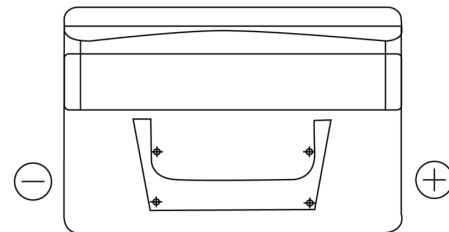

**Product overview**

Batteries for Cars

**Classic EC652**

Part number	EC652
Technology	Flooded
EAN/GTIN	3661024034869
Voltage	12 V
Capacity	65.0 Ah
CCA	540 A
Length	278 mm
Width	175 mm
Height	175 mm
Box size	LB3
Polarity	ETN 0
Terminal Type	EN taper post
Hold Down	B13
Weights (subject of variation)	14.50 kg

**Polarity**

**Terminal Type**

**Hold Down**

Design, features and specifications are subject to change without notice. We disclaim any representation or warranty, express or implied, concerning the data or recommendations, and in no event shall be liable for any loss or damage claimed to have arisen as a result. Some products may not be available in your local market.