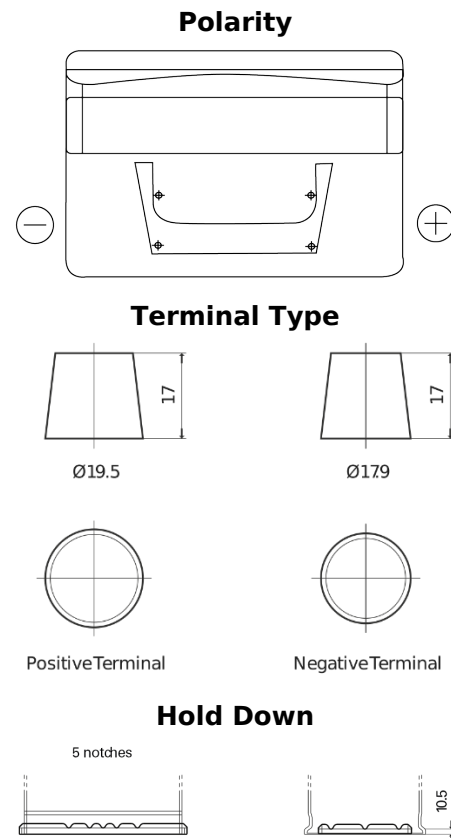

Product overview

Batteries for Cars

Classic EC652

Part number	EC652
Technology	Flooded
EAN/GTIN	3661024034869
Voltage	12 V
Capacity	65.0 Ah
CCA	540 A
Length	278 mm
Width	175 mm
Height	175 mm
Box size	LB3
Polarity	ETN 0
Terminal Type	EN taper post
Hold Down	B13
Weights (subject of variation)	14.50 kg