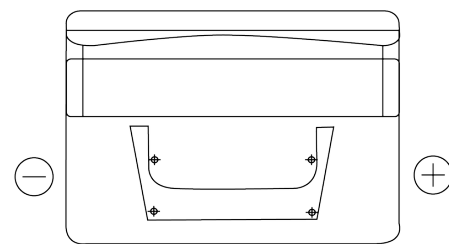

**Product overview**

Batteries for Cars

**Classic EC542**

Part number	EC542
Technology	Flooded
EAN/GTIN	3661024034852
Voltage	12 V
Capacity	54.0 Ah
CCA	500 A
Length	242 mm
Width	175 mm
Height	175 mm
Box size	LB2
Polarity	ETN 0
Terminal Type	EN taper post
Hold Down	B13
Weights (subject of variation)	12.90 kg

**Polarity**

**Terminal Type**

Positive Terminal

Negative Terminal

**Hold Down**

Design, features and specifications are subject to change without notice. We disclaim any representation or warranty, express or implied, concerning the data or recommendations, and in no event shall be liable for any loss or damage claimed to have arisen as a result. Some products may not be available in your local market.