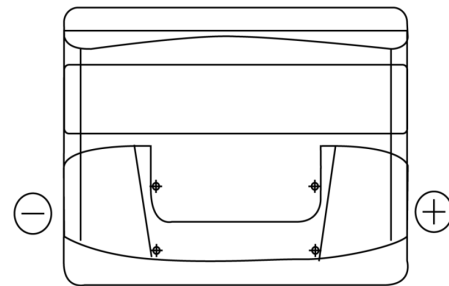

**Product overview**

Batteries for Cars

**Classic EC440**

Part number	EC440
Technology	Flooded
EAN/GTIN	3661024034784
Voltage	12 V
Capacity	44.0 Ah
CCA	360 A
Length	207 mm
Width	175 mm
Height	190 mm
Box size	L01
Polarity	ETN 0
Terminal Type	EN taper post
Hold Down	B13
Weights (subject of variation)	11.10 kg

**Polarity**

**Terminal Type**

Positive Terminal

Negative Terminal

**Hold Down**

Design, features and specifications are subject to change without notice. We disclaim any representation or warranty, express or implied, concerning the data or recommendations, and in no event shall be liable for any loss or damage claimed to have arisen as a result. Some products may not be available in your local market.