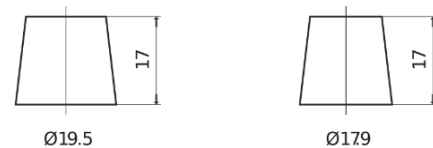

**Product overview**

Batteries for Cars

**Classic EC440**

Part number	EC440
Technology	Flooded
EAN/GTIN	3661024034784
Voltage	12 V
Capacity	44.0 Ah
CCA	360 A
Length	207 mm
Width	175 mm
Height	190 mm
Box size	L01
Polarity	ETN 0
Terminal Type	EN taper post
Hold Down	B13
Weights (subject of variation)	11.10 kg

**Polarity**

**Terminal Type**

Positive Terminal

Negative Terminal

**Hold Down**

Design, features and specifications are subject to change without notice. We disclaim any representation or warranty, express or implied, concerning the data or recommendations, and in no event shall be liable for any loss or damage claimed to have arisen as a result. Some products may not be available in your local market.