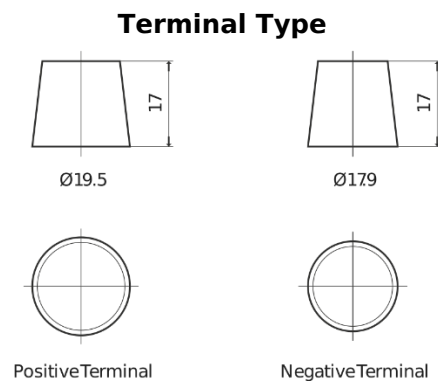

Product overview

Batteries for Trucks, Buses, Construction, Agriculture

EndurancePRO EFB EX1803

Part number	EX1803
Technology	EFB
EAN/GTIN	3661024036696
Voltage	12 V
Capacity	180 Ah
CCA	1000 A
Length	513 mm
Width	223 mm
Height	223 mm
Box size	D05
Polarity	ETN 3
Terminal Type	EN taper post
Hold Down	B0
Weights (subject of variation)	46.10 kg