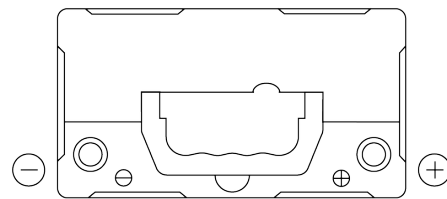

Product overview

Batteries for Cars

Formula FB454

Part number	FB454
Technology	Flooded
EAN/GTIN	3661024044370
Voltage	12 V
Capacity	45 Ah
CCA	330 A
Length	237 mm
Width	127 mm
Height	227 mm
Box size	B24
Polarity	ETN 0
Terminal Type	EN taper post
Hold Down	B0
Weights (subject of variation)	11.40 kg

Polarity

Terminal Type

Positive Terminal

Negative Terminal

Hold Down

Design, features and specifications are subject to change without notice. We disclaim any representation or warranty, express or implied, concerning the data or recommendations, and in no event shall be liable for any loss or damage claimed to have arisen as a result. Some products may not be available in your local market.