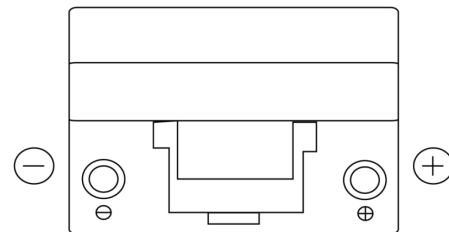

Product overview

Batteries for Cars

Excell EB954

| | |
|--------------------------------|---------------|
| Part number | EB954 |
| Technology | Flooded |
| EAN/GTIN | 3661024034456 |
| Voltage | 12 V |
| Capacity | 95.0 Ah |
| CCA | 760 A |
| Length | 306 mm |
| Width | 173 mm |
| Height | 222 mm |
| Box size | D31 |
| Polarity | ETN 0 |
| Terminal Type | EN taper post |
| Hold Down | Korean B1 |
| Weights (subject of variation) | 20.60 kg |

Polarity

Terminal Type

Positive Terminal

Negative Terminal

Hold Down

Design, features and specifications are subject to change without notice. We disclaim any representation or warranty, express or implied, concerning the data or recommendations, and in no event shall be liable for any loss or damage claimed to have arisen as a result. Some products may not be available in your local market.