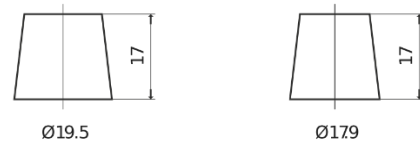

Product overview

Batteries for Cars

Excell EB954

Part number	EB954
Technology	Flooded
EAN/GTIN	3661024034456
Voltage	12 V
Capacity	95.0 Ah
CCA	760 A
Length	306 mm
Width	173 mm
Height	222 mm
Box size	D31
Polarity	ETN 0
Terminal Type	EN taper post
Hold Down	Korean B1
Weights (subject of variation)	20.60 kg

Polarity

Terminal Type

Positive Terminal

Negative Terminal

Hold Down

Design, features and specifications are subject to change without notice. We disclaim any representation or warranty, express or implied, concerning the data or recommendations, and in no event shall be liable for any loss or damage claimed to have arisen as a result. Some products may not be available in your local market.