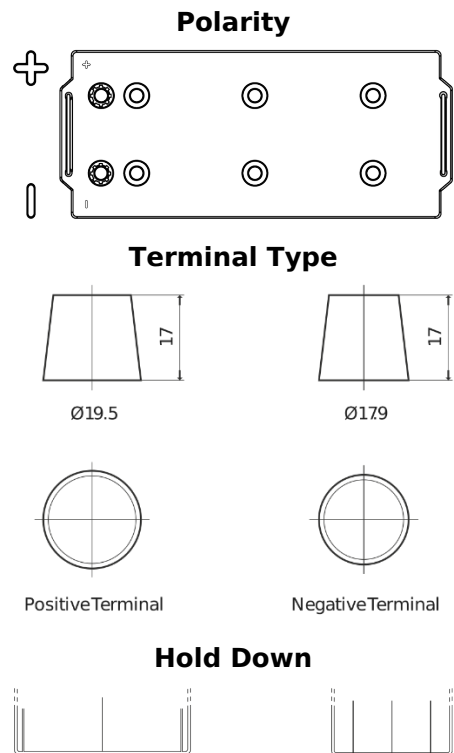

**Product overview**

Batteries for Trucks, Buses, Construction, Agriculture

**StartPRO TG1803**

Part number	TG1803
Technology	Flooded
EAN/GTIN	3661024055444
Voltage	12 V
Capacity	180 Ah
CCA	1000 A
Length	513 mm
Width	223 mm
Height	223 mm
Box size	D05
Polarity	ETN 3
Terminal Type	EN taper post
Hold Down	B0
Weights (subject of variation)	42.80 kg