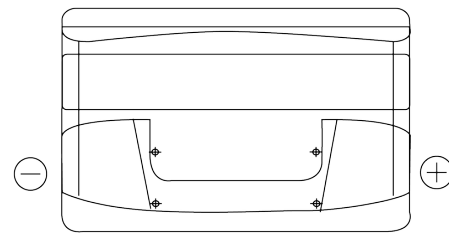

Product overview

Batteries for Cars

Excell EB950

Part number	EB950
Technology	Flooded
EAN/GTIN	3661024034586
Voltage	12 V
Capacity	95.0 Ah
CCA	800 A
Length	353 mm
Width	175 mm
Height	190 mm
Box size	L05
Polarity	ETN 0
Terminal Type	EN taper post
Hold Down	B13
Weights (subject of variation)	21.60 kg

Polarity

Terminal Type

Hold Down

Design, features and specifications are subject to change without notice. We disclaim any representation or warranty, express or implied, concerning the data or recommendations, and in no event shall be liable for any loss or damage claimed to have arisen as a result. Some products may not be available in your local market.