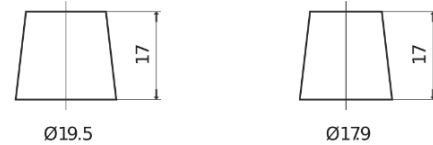

Terminal Type