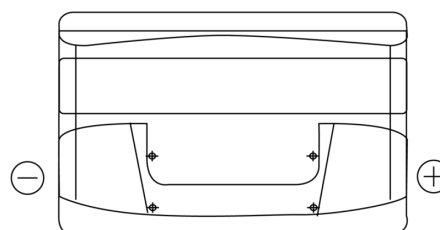

Product overview

Batteries for Cars

Excell EB852

Part number	EB852
Technology	Flooded
EAN/GTIN	3661024034661
Voltage	12 V
Capacity	85.0 Ah
CCA	760 A
Length	353 mm
Width	175 mm
Height	175 mm
Box size	LB5
Polarity	ETN 0
Terminal Type	EN taper post
Hold Down	B13
Weights (subject of variation)	19.40 kg

Polarity

Terminal Type

Positive Terminal

Negative Terminal

Hold Down

Design, features and specifications are subject to change without notice. We disclaim any representation or warranty, express or implied, concerning the data or recommendations, and in no event shall be liable for any loss or damage claimed to have arisen as a result. Some products may not be available in your local market.