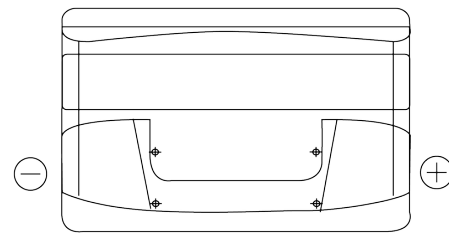

Product overview

Batteries for Cars

Excell EB852

Part number	EB852
Technology	Flooded
EAN/GTIN	3661024034661
Voltage	12 V
Capacity	85.0 Ah
CCA	760 A
Length	353 mm
Width	175 mm
Height	175 mm
Box size	LB5
Polarity	ETN 0
Terminal Type	EN taper post
Hold Down	B13
Weights (subject of variation)	19.40 kg

Polarity

Terminal Type

Positive Terminal

Negative Terminal

Hold Down

Design, features and specifications are subject to change without notice. We disclaim any representation or warranty, express or implied, concerning the data or recommendations, and in no event shall be liable for any loss or damage claimed to have arisen as a result. Some products may not be available in your local market.