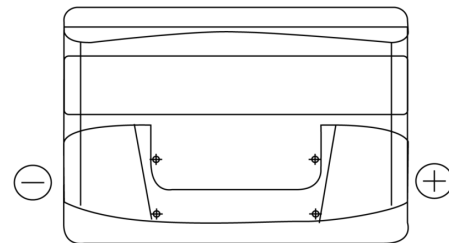

Product overview

Batteries for Cars

Excell EB802

| | |
|--------------------------------|---------------|
| Part number | EB802 |
| Technology | Flooded |
| EAN/GTIN | 3661024034654 |
| Voltage | 12 V |
| Capacity | 80.0 Ah |
| CCA | 700 A |
| Length | 315 mm |
| Width | 175 mm |
| Height | 175 mm |
| Box size | LB4 |
| Polarity | ETN 0 |
| Terminal Type | EN taper post |
| Hold Down | B13 |
| Weights (subject of variation) | 17.80 kg |

Polarity

Terminal Type

Positive Terminal

Negative Terminal

Hold Down

Design, features and specifications are subject to change without notice. We disclaim any representation or warranty, express or implied, concerning the data or recommendations, and in no event shall be liable for any loss or damage claimed to have arisen as a result. Some products may not be available in your local market.