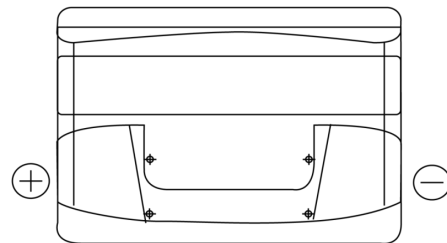

Product overview

Batteries for Cars

Excell EB741

Part number	EB741
Technology	Flooded
EAN/GTIN	3661024034562
Voltage	12 V
Capacity	74.0 Ah
CCA	680 A
Length	278 mm
Width	175 mm
Height	190 mm
Box size	L03
Polarity	ETN 1
Terminal Type	EN taper post
Hold Down	B13
Weights (subject of variation)	16.60 kg

Polarity

Terminal Type

Positive Terminal

Negative Terminal

Hold Down

Design, features and specifications are subject to change without notice. We disclaim any representation or warranty, express or implied, concerning the data or recommendations, and in no event shall be liable for any loss or damage claimed to have arisen as a result. Some products may not be available in your local market.