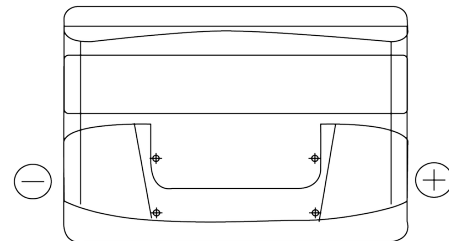

**Product overview**

Batteries for Cars

**Excell EB740**

|                                |               |
|--------------------------------|---------------|
| Part number                    | EB740         |
| Technology                     | Flooded       |
| EAN/GTIN                       | 3661024034555 |
| Voltage                        | 12 V          |
| Capacity                       | 74.0 Ah       |
| CCA                            | 680 A         |
| Length                         | 278 mm        |
| Width                          | 175 mm        |
| Height                         | 190 mm        |
| Box size                       | L03           |
| Polarity                       | ETN 0         |
| Terminal Type                  | EN taper post |
| Hold Down                      | B13           |
| Weights (subject of variation) | 16.60 kg      |

**Polarity**

**Terminal Type**

Positive Terminal

Negative Terminal

**Hold Down**

Design, features and specifications are subject to change without notice. We disclaim any representation or warranty, express or implied, concerning the data or recommendations, and in no event shall be liable for any loss or damage claimed to have arisen as a result. Some products may not be available in your local market.