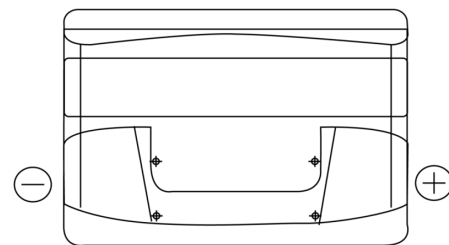

Product overview

Batteries for Cars

Excell EB740

Part number	EB740
Technology	Flooded
EAN/GTIN	3661024034555
Voltage	12 V
Capacity	74.0 Ah
CCA	680 A
Length	278 mm
Width	175 mm
Height	190 mm
Box size	L03
Polarity	ETN 0
Terminal Type	EN taper post
Hold Down	B13
Weights (subject of variation)	16.60 kg

Polarity

Terminal Type

Positive Terminal

Negative Terminal

Hold Down

Design, features and specifications are subject to change without notice. We disclaim any representation or warranty, express or implied, concerning the data or recommendations, and in no event shall be liable for any loss or damage claimed to have arisen as a result. Some products may not be available in your local market.