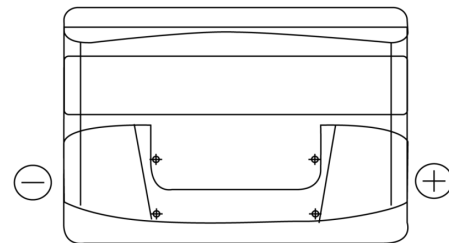

Product overview

Batteries for Cars

Excell EB712

Part number	EB712
Technology	Flooded
EAN/GTIN	3661024034647
Voltage	12 V
Capacity	71.0 Ah
CCA	670 A
Length	278 mm
Width	175 mm
Height	175 mm
Box size	LB3
Polarity	ETN 0
Terminal Type	EN taper post
Hold Down	B13
Weights (subject of variation)	15.30 kg

Polarity

Terminal Type

Positive Terminal

Negative Terminal

Hold Down

Design, features and specifications are subject to change without notice. We disclaim any representation or warranty, express or implied, concerning the data or recommendations, and in no event shall be liable for any loss or damage claimed to have arisen as a result. Some products may not be available in your local market.