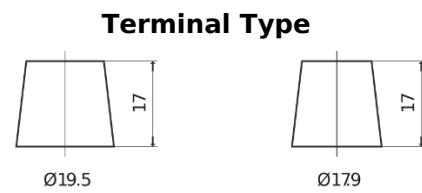

Product overview

Batteries for Marine and Leisure

Equipment ET1300

Part number	ET1300
Technology	Flooded
EAN/GTIN	3661024035880
Voltage	12 V
Capacity	180 Ah
Watt hour	1300 Wh
Length	513 mm
Width	223 mm
Height	223 mm
Box size	D05
Polarity	ETN 3
Terminal Type	EN taper post
Hold Down	B0
Weights (subject of variation)	49.70 kg