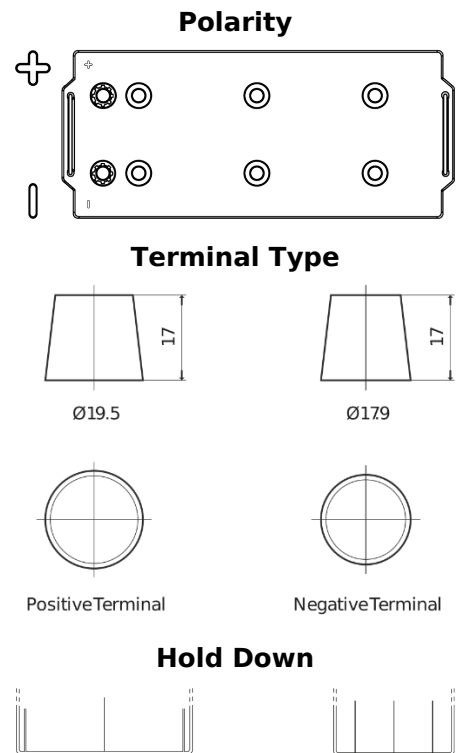

Product overview

Batteries for Trucks, Buses, Construction, Agriculture

StartPRO TG1553

Part number	TG1553
Technology	Flooded
EAN/GTIN	3661024056823
Voltage	12 V
Capacity	155 Ah
CCA	900 A
Length	513 mm
Width	223 mm
Height	223 mm
Box size	D05
Polarity	ETN 3
Terminal Type	EN taper post
Hold Down	B0
Weights (subject of variation)	40.20 kg