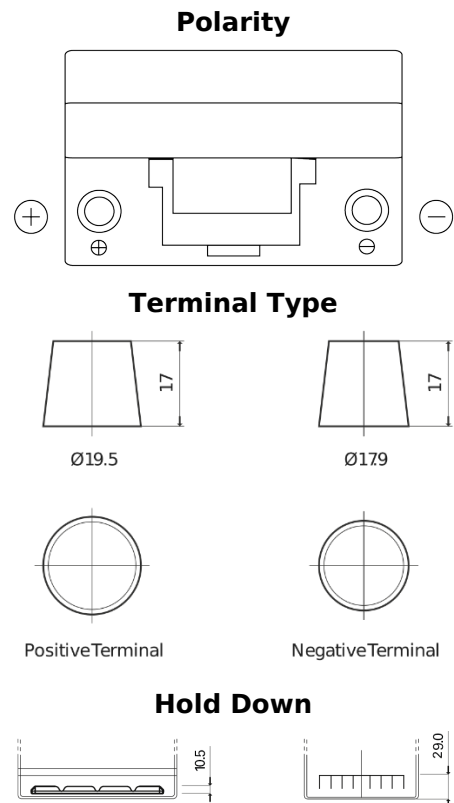

Product overview

Batteries for Cars

Excell EB705

Part number	EB705
Technology	Flooded
EAN/GTIN	3661024034449
Voltage	12 V
Capacity	70.0 Ah
CCA	540 A
Length	270 mm
Width	173 mm
Height	222 mm
Box size	D26
Polarity	ETN 1
Terminal Type	EN taper post
Hold Down	Korean B1+B6
Weights (subject of variation)	16.10 kg