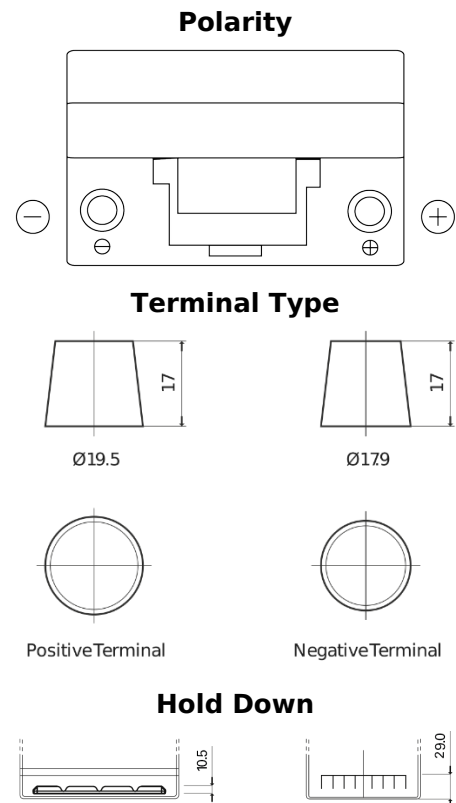

Product overview

Batteries for Cars

Excell EB704

Part number	EB704
Technology	Flooded
EAN/GTIN	3661024034432
Voltage	12 V
Capacity	70.0 Ah
CCA	540 A
Length	270 mm
Width	173 mm
Height	222 mm
Box size	D26
Polarity	ETN 0
Terminal Type	EN taper post
Hold Down	Korean B1+B6
Weights (subject of variation)	16.10 kg