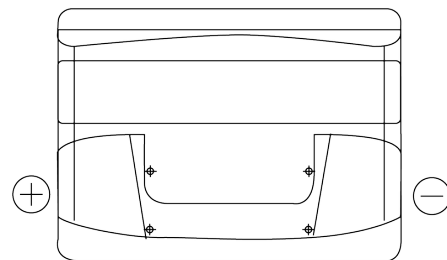

Product overview

Batteries for Cars

Excell EB621

Part number	EB621
Technology	Flooded
EAN/GTIN	3661024034548
Voltage	12 V
Capacity	62.0 Ah
CCA	540 A
Length	242 mm
Width	175 mm
Height	190 mm
Box size	L02
Polarity	ETN 1
Terminal Type	EN taper post
Hold Down	B13
Weights (subject of variation)	14.20 kg

Polarity

Terminal Type

Positive Terminal

Negative Terminal

Hold Down

Design, features and specifications are subject to change without notice. We disclaim any representation or warranty, express or implied, concerning the data or recommendations, and in no event shall be liable for any loss or damage claimed to have arisen as a result. Some products may not be available in your local market.