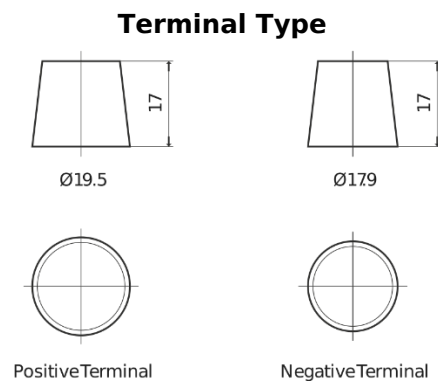

**Product overview**

Batteries for Marine and Leisure

**Dual AGM EP1500**

Part number	EP1500
Technology	AGM
EAN/GTIN	3661024035941
Voltage	12 V
Capacity	180 Ah
CCA	900 A
Watt hour	1500 Wh
Length	513 mm
Width	223 mm
Height	223 mm
Box size	D05
Polarity	ETN 3
Terminal Type	EN taper post
Hold Down	B0
Weights (subject of variation)	50.00 kg