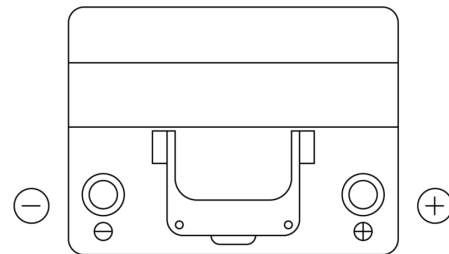

**Product overview**

Batteries for Cars

**Excell EB604**

Part number	EB604
Technology	Flooded
EAN/GTIN	3661024034418
Voltage	12 V
Capacity	60.0 Ah
CCA	480 A
Length	230 mm
Width	173 mm
Height	222 mm
Box size	D23
Polarity	ETN 0
Terminal Type	EN taper post
Hold Down	Korean B1
Weights (subject of variation)	14.60 kg

**Polarity**

**Terminal Type**

Positive Terminal

Negative Terminal

**Hold Down**

Design, features and specifications are subject to change without notice. We disclaim any representation or warranty, express or implied, concerning the data or recommendations, and in no event shall be liable for any loss or damage claimed to have arisen as a result. Some products may not be available in your local market.