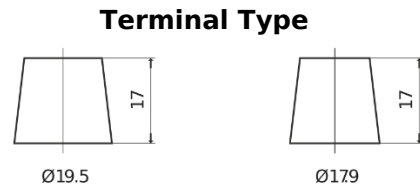

**Product overview**

Batteries for Trucks, Buses, Construction, Agriculture

**PowerPRO Agri&Construction CJ1523**

Part number	CJ1523
Technology	Flooded
EAN/GTIN	3661024016742
Voltage	12 V
Capacity	152 Ah
CCA	1130 A
Length	513 mm
Width	189 mm
Height	223 mm
Box size	D04
Polarity	ETN 3
Terminal Type	EN taper post
Hold Down	B0
Weights (subject of variation)	40.30 kg