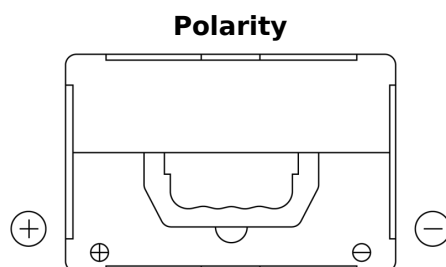

Product overview

Batteries for Cars

Excell EB558

| | |
|--------------------------------|--------------------------|
| Part number | EB558 |
| Technology | Flooded |
| EAN/GTIN | 3661024037419 |
| Voltage | 12 V |
| Capacity | 55.0 Ah |
| CCA | 620 A |
| Length | 230 mm |
| Width | 180 mm |
| Height | 186 mm |
| Box size | G75 |
| Polarity | ETN 1 |
| Terminal Type | SAE S 3/8" side Terminal |
| Hold Down | B7 |
| Weights (subject of variation) | 14.20 kg |