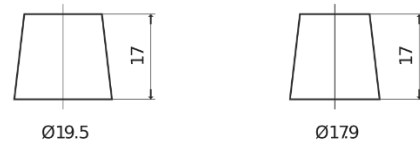

Product overview

Batteries for Cars

Plus CB454

Part number	CB454
Technology	Flooded
EAN/GTIN	3661024014373
Voltage	12 V
Capacity	45 Ah
CCA	330 A
Length	237 mm
Width	127 mm
Height	227 mm
Box size	B24
Polarity	ETN 0
Terminal Type	EN taper post
Hold Down	B0
Weights (subject of variation)	11.40 kg

Polarity

Terminal Type

Positive Terminal

Negative Terminal

Hold Down

Design, features and specifications are subject to change without notice. We disclaim any representation or warranty, express or implied, concerning the data or recommendations, and in no event shall be liable for any loss or damage claimed to have arisen as a result. Some products may not be available in your local market.