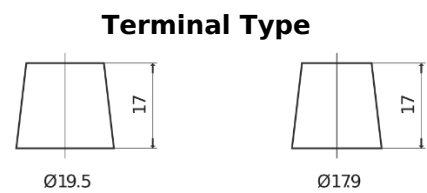

Product overview

Batteries for Trucks, Buses, Construction, Agriculture

PowerPRO TF1453

Part number	TF1453
Technology	Flooded
EAN/GTIN	3661024055307
Voltage	12 V
Capacity	145 Ah
CCA	900 A
Length	513 mm
Width	189 mm
Height	223 mm
Box size	D04
Polarity	ETN 3
Terminal Type	EN taper post
Hold Down	B0
Weights (subject of variation)	35.90 kg